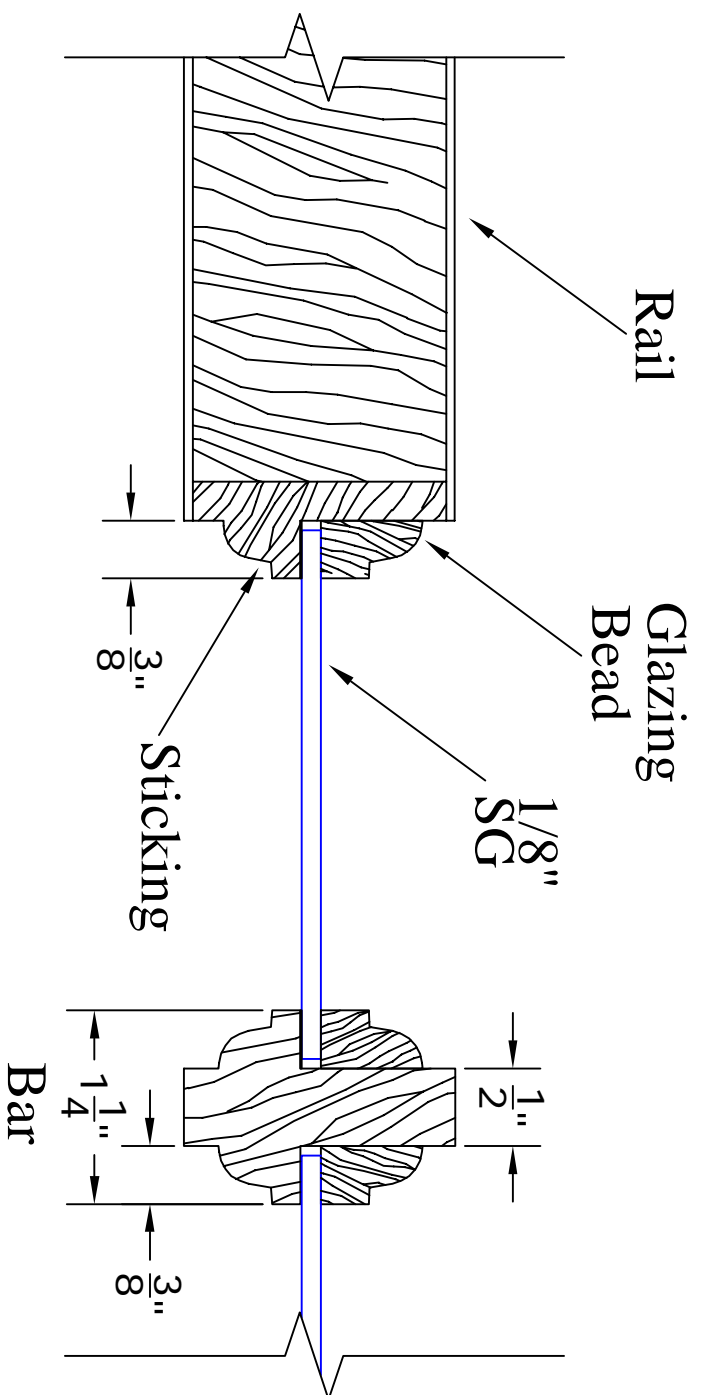

1/8" Temp. Single Glazing (SG) True Divided Light (TDL)

SD-0300-001

THIS DRAWING AND THE INFORMATION CONTAINED
HEREIN IS PROPRIETARY TO SIMPSON DOOR
COMPANY AND SHALL NOT BE REPRODUCED,
COPIED OR DISCLOSED IN WHOLE OR PART,
OR USED FOR MANUFACTURE OR FOR ANY OTHER
PURPOSE WITHOUT THE WRITTEN PERMISSION OF
SIMPSON DOOR COMPANY.

Revisions

Rev. #	Description	Date	by Whom

SIMPSON DOOR CO.
DESIGN & LAYOUT DIVISION
McCleary, Washington

PLANT: McCleary
TITLE: SD-0300-001
1 3/4" Rail, Bar & SG Detail

DRAWN S. Beerbower	DATE 4/14/2004
ROD #	SHEET
DRAWING NO. SD-0300-001	SCALE 1:1