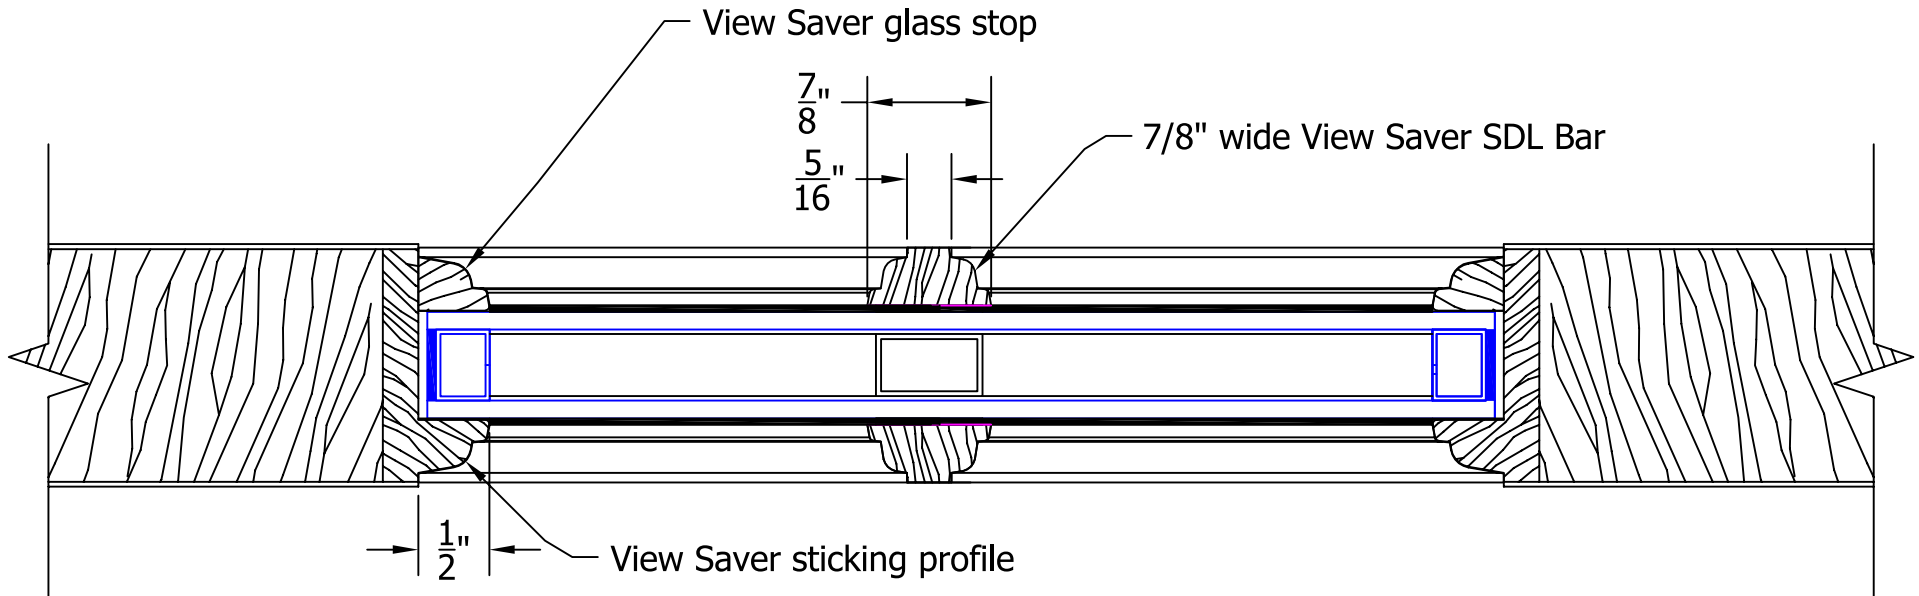

View Saver French 7/8" SDL

SD-0700-048

THIS DRAWING AND THE INFORMATION CONTAINED HEREIN IS THE PROPRIETARY TO SIMPSON DOOR COMPANY AND SHALL NOT BE REPRODUCED, COPIED OR DISCLOSED IN WHOLE OR PART, OR USED FOR MANUFACTURE OR FOR ANY OTHER PURPOSE WITHOUT THE WRITTEN PERMISSION OF SIMPSON DOOR COMPANY.

Revisions

Rev. #	Description	Date	by Whom

TITLE Detail callouts for Section Detail
View Saver French 7/8" SDL

DRAWING NO. SD-0700-048

LAYOUT 00 SCALE NTS

DRAWN BY: S. Beerbower DATE 01/28/2009