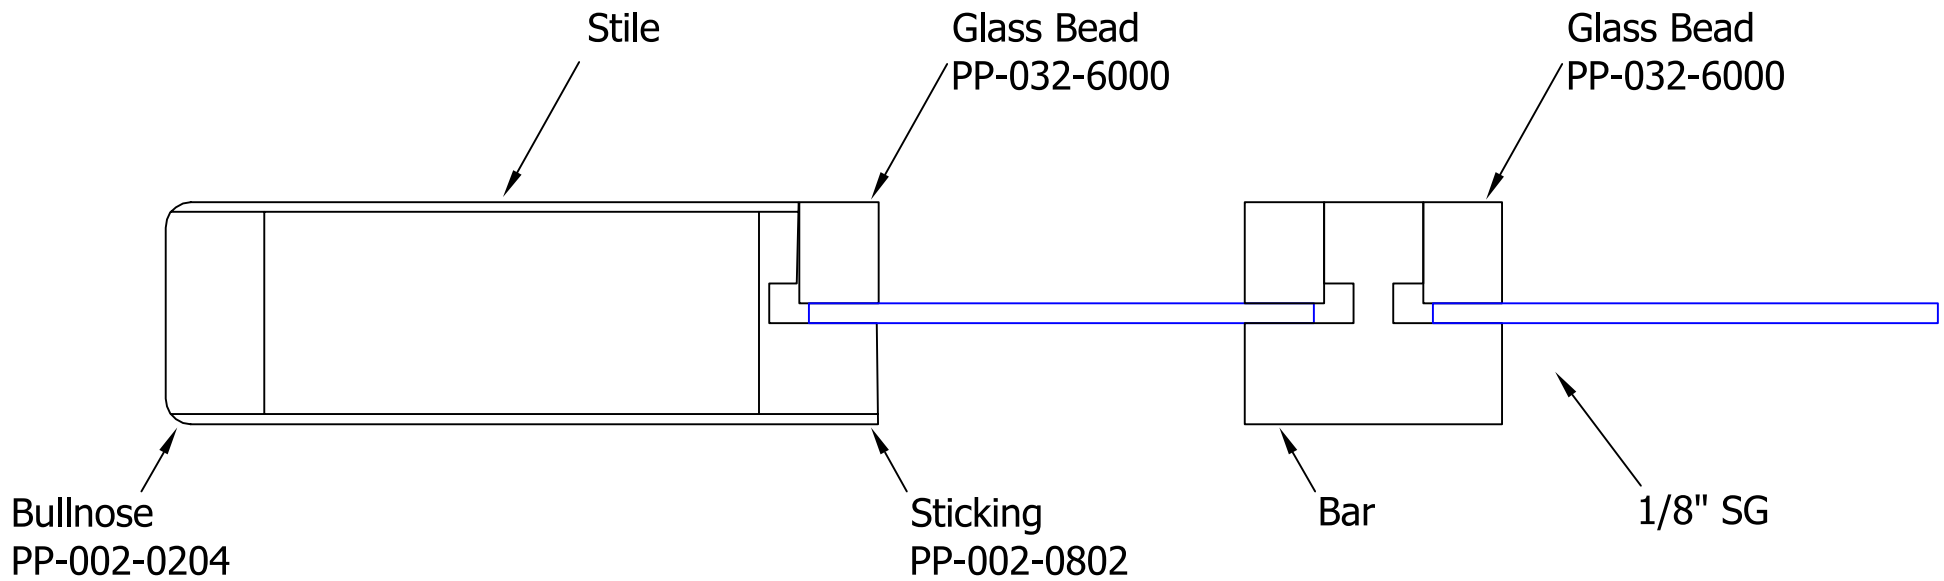

# 1-3/8" Shaker Glazed 1/8" SG TDL

SD-0800-019

THIS DRAWING AND THE INFORMATION CONTAINED HEREIN IS PROPRIETARY TO SIMPSON DOOR COMPANY AND SHALL NOT BE REPRODUCED, COPIED OR DISCLOSED IN WHOLE OR PART, OR USED FOR MANUFACTURE OR FOR ANY OTHER PURPOSE WITHOUT THE WRITTEN PERMISSION OF SIMPSON DOOR COMPANY.

TITLE Section Detail for 1-3/8" Shaker glazed with 1/8" SG TDL

DRAWING NAME SD-0800-019

Revisions			
Rev #	Description	Date	By Whom

LAYOUT 00 SCALE NTS PATTERN N/A

DRAWN BY J. Decker DATE 04/04/2009