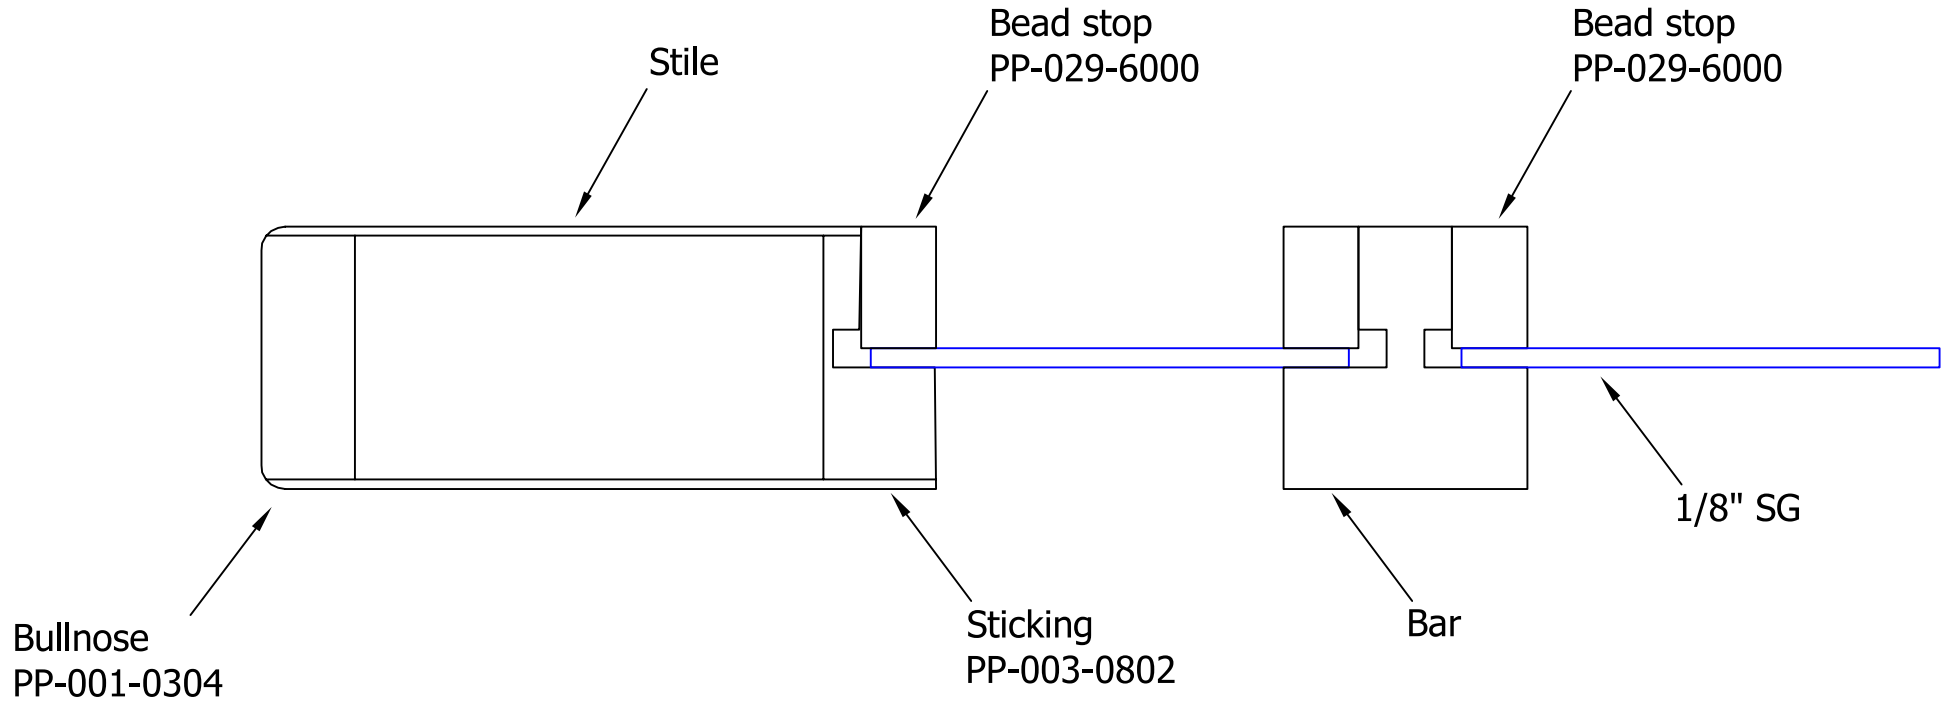

1-3/4" Shaker Glazed

1/8" SG TDL

SD-0800-023

THIS DRAWING AND THE INFORMATION CONTAINED HEREIN IS PROPRIETARY TO SIMPSON DOOR COMPANY AND SHALL NOT BE REPRODUCED, COPIED OR DISCLOSED IN WHOLE OR PART, OR USED FOR MANUFACTURE OR FOR ANY OTHER PURPOSE WITHOUT THE WRITTEN PERMISSION OF SIMPSON DOOR COMPANY.

TITLE Section detail for 1-3/4" Shaker with 1/8" SG TDL

DRAWING NAME SD-0800-023

LAYOUT 00 SCALE NTS PATTERN N/A

DRAWN BY J. Decker DATE 04/04/2009

Revisions

Rev #	Description	Date	By Whom