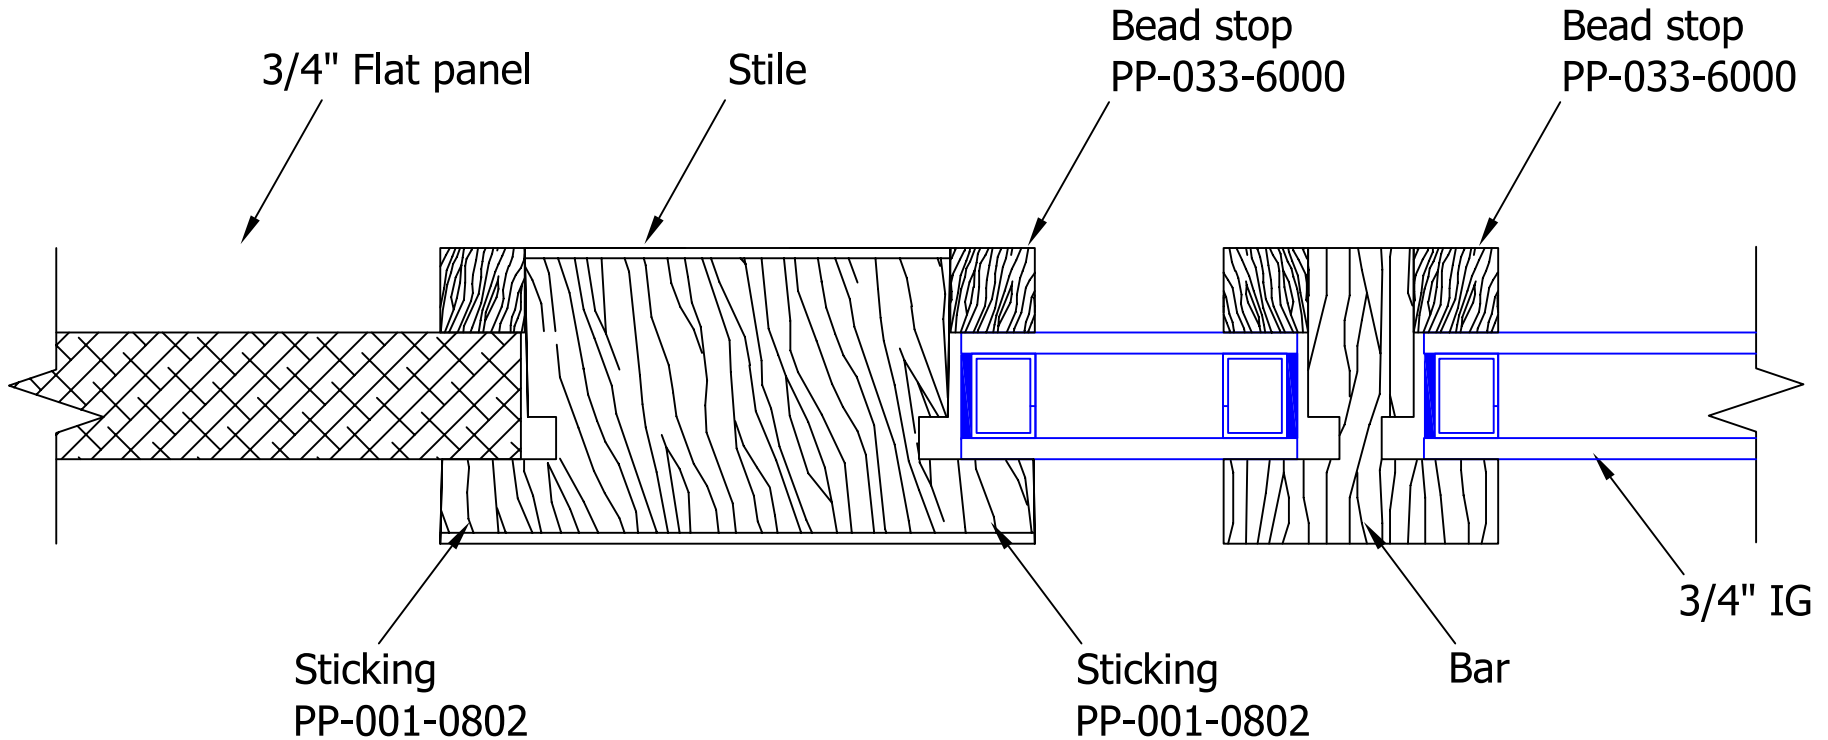

1-3/4" Shaker Glazed 3/4" IG w/3/4" FP

SD-0800-025

THIS DRAWING AND THE INFORMATION CONTAINED HEREIN IS PROPRIETARY TO SIMPSON DOOR COMPANY AND SHALL NOT BE REPRODUCED, COPIED OR DISCLOSED IN WHOLE OR PART, OR USED FOR MANUFACTURE OR FOR ANY OTHER PURPOSE WITHOUT THE WRITTEN PERMISSION OF SIMPSON DOOR COMPANY.

TITLE Section detail for 1-3/4" Shaker Glazed with 3/4" IG w/3/4" Flat panel

DRAWING NAME SD-0800-025

Revisions			
Rev #	Description	Date	By Whom

LAYOUT 00 SCALE NTS PATTERN N/A

DRAWN BY J. Decker DATE 04/03/2009