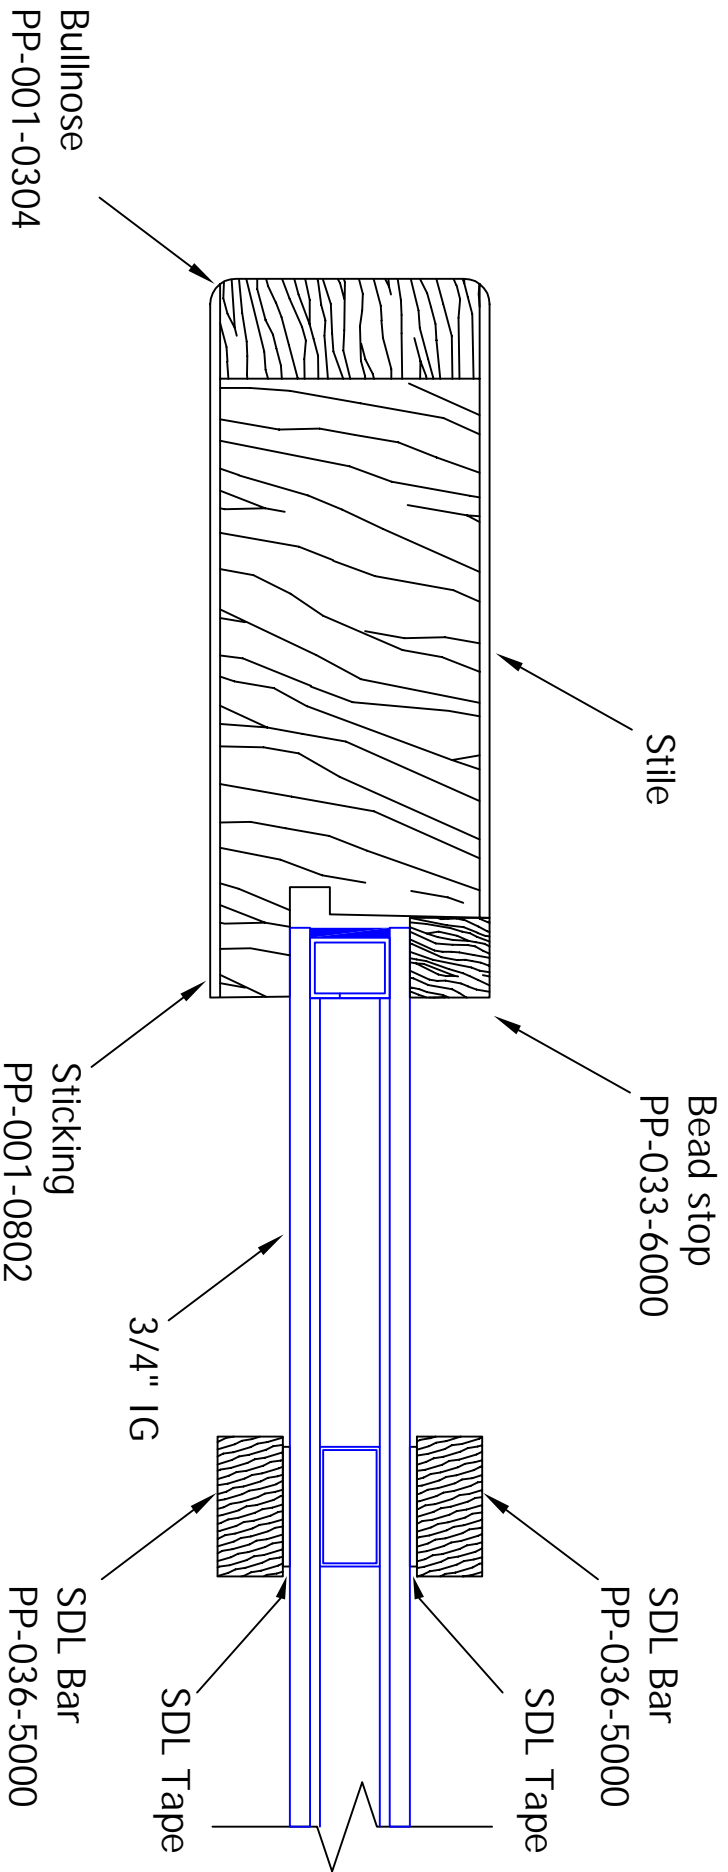

1-3/4" Shaker Glazed w/3/4" IG SDL

SD-0800-026

THIS DRAWING AND THE INFORMATION CONTAINED HEREIN IS PROPRIETARY TO SIMPSON DOOR COMPANY AND SHALL NOT BE REPRODUCED, COPIED OR DISCLOSED IN WHOLE OR PART, OR USED FOR MANUFACTURE OR FOR ANY OTHER PURPOSE WITHOUT THE WRITTEN PERMISSION OF SIMPSON DOOR COMPANY.

Revisions

Rev #	Description	Date	By Whom

TITLE
Section detail for 1-3/4" Shaker Glazed
with 3/4" IG SDL

DRAWING NAME SD-0800-026

LAYOUT	SCALE	PATTERN
00	NTS	N/A
BY	DATE	
J. Decker	04/03/2009	