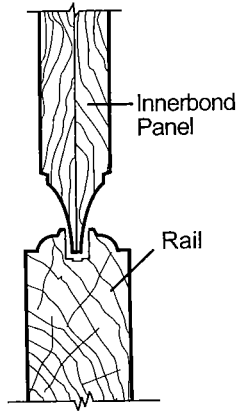

1 1/4"
Innerbond
Panel

Tudor I Glazing Detail
(Cast Aluminum)

Tudor II Speaking Grill Detail
(Cast Aluminum)